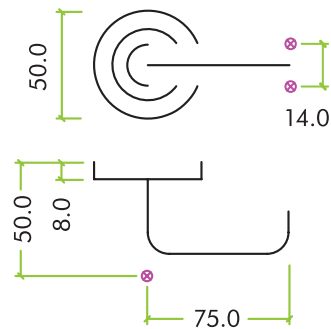

FULTON & BRAY

— FINEST BRASSWARE —

FB007

TECHNICAL SPECIFICATION SHEET

FB007PB

FB007CP

PRODUCT SPECIFICATIONS

- 50mm screw on rose diameter
- Fixing screws supplied

DIMENSIONS

CODE	DESCRIPTION	FINISH
FB007PB	Disabled turn and release	Polished Brass
FB007CP	Disabled turn and release	Polished Chrome
	<p>For more information please contact us today: Zoo Hardware Ltd, Unit B, Dukes Drive, Kingmoor Park North, Carlisle, Cumbria CA6 4SH</p> <p>Call: 01228 672900 Fax: 01228 672928 Email: sales@zoo-hardware.co.uk Web: www.zoohardware.co.uk</p>	  <p>URS is a member of Registrar of Standards (Holdings) Ltd.</p>