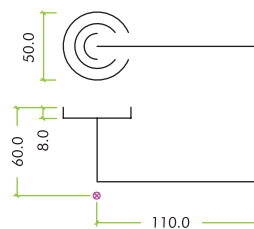

TECHNICAL SPECIFICATION

DA-TONOLI

DAT060

DAT060CP

DAT060SC

CODE	FINISH
DAT060CP	Polished Chrome
DAT060SC	Satin Chrome

SPECIFICATIONS

- Italian inspired design
- Brass material
- 50 x 8mm round sprung rose
- Bolt through fixings included
- Suitable for 35-54mm doors

SUITABLE

TECHNICAL

CODE	DESCRIPTION	FINISHES	ADDITIONAL INFO.
DAT060CP	Vittoria lever	CP	Screw on rose
DAT060SC	Vittoria lever	SC	Screw on rose
 FROM 		For more information please contact us today: Call: 01228 672900 Fax: 01228 672928 Email: sales@zoo-hardware.co.uk Web: www.zoohardware.co.uk Zoo Hardware, Unit B, Dukes Drive Kingmoor Park North, Carlisle, Cumbria CA6 4SH	  URS is a member of Registrar of Standards (Holdings) Ltd.