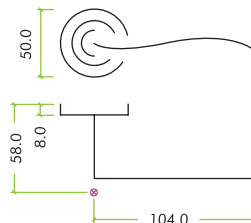

TECHNICAL

CODE	DESCRIPTION	FINISHES	ADDITIONAL INFO.
DAT020CP	Savona lever	CP	Screw on rose
DAT020SC	Savona lever	SC	Screw on rose
  FROM 		For more information please contact us today: Call: 01228 672900 Fax: 01228 672928 Email: sales@zoo-hardware.co.uk Web: www.zoohardware.co.uk Zoo Hardware, Unit B, Dukes Drive Kingmoor Park North, Carlisle, Cumbria CA6 4SH	 URS is a member of Registrar of Standards (Holdings) Ltd.