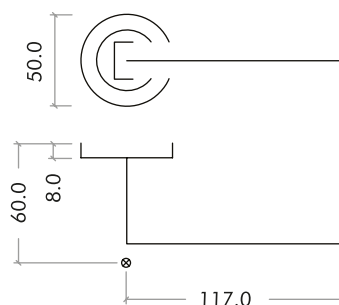

### SPECIFICATIONS

- Italian design & manufacture
- Zinc base material
- 50 x 8mm sprung round rose
- Fixings included
- Suitable for 35 - 54mm thickness timber doors

### DIMENSIONS

CODE	DESCRIPTION	FINISHES	ADDITIONAL INFO.
RM030	Pavo lever on round rose	CP / SC	Sprung rose
 FROM 	For more information please contact us today: Call: 01228 672900 Fax: 01228 672928 Email: <a href="mailto:sales@zoo-hardware.co.uk">sales@zoo-hardware.co.uk</a> Web: <a href="http://www.zoohardware.co.uk">www.zoohardware.co.uk</a> Zoo Hardware, Unit B, Dukes Drive Kingmoor Park North, Carlisle, Cumbria CA6 4SH	 	URS is a member of Registrar of Standards (Holdings) Ltd.