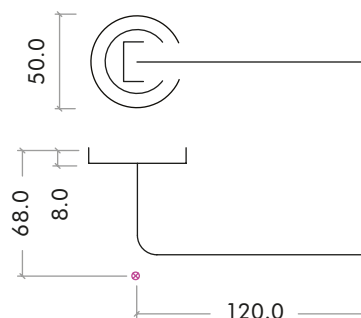

ROSSOMANIGLIE

ELEGANZA CON STILE

RM090

TECHNICAL SPECIFICATION

CODE	FINISH
RM090CP	Polished Chrome
RM090SC	Satin Chrome
RM090PCB	Powder Coat Black
RM090ECBZ	Electro Coat Bronze

SPECIFICATIONS

- Italian inspired design
- Zinc base material
- 50 x 50 x 8mm sprung round rose
- Fixings included
- Suitable for 35 - 54mm thickness timber doors

SUITABLE

DIMENSIONS

CODE	DESCRIPTION	FINISHES	ADDITIONAL INFO.
RM090	Lyra lever on round rose	CP / SC / PCB / ECBZ	Sprung rose
<p>ROSSOMANIGLIE ELEGANZA CON STILE</p> <p>FROM ZOO ARCHITECTURAL HARDWARE</p> <p>For more information please contact us today: Call: 01228 672900 Fax: 01228 672928 Email: sales@zoo-hardware.co.uk Web: www.zoohardware.co.uk</p> <p>Zoo Hardware, Unit B, Dukes Drive Kingmoor Park North, Carlisle, Cumbria CA6 4SH</p> <div style="display: flex; justify-content: space-around;">   </div> <p>URS is a member of Registrar of Standards (Holdings) Ltd.</p>			