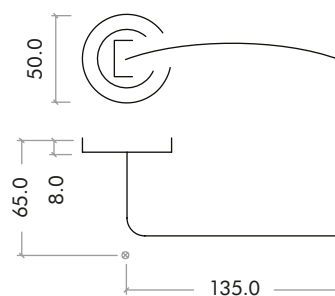

ROSSOMANIGLIE

ELEGANZA CON STILE

RM110

TECHNICAL SPECIFICATION

CODE

FINISH

RM110CP

Polished Chrome

RM110SC

Satin Chrome

SPECIFICATIONS

- Italian design & manufacture
- Zinc base material
- 50 x 8mm sprung round rose
- Fixings included
- Suitable for 35 - 54mm thickness timber doors

SUITABLE

DIMENSIONS

CODE	DESCRIPTION	FINISHES	ADDITIONAL INFO.
RM110	Aquila lever on round rose	CP / SC	Sprung rose
 FROM 	For more information please contact us today: Call: 01228 672900 Fax: 01228 672928 Email: sales@zoo-hardware.co.uk Web: www.zoohardware.co.uk Zoo Hardware, Unit B, Dukes Drive Kingmoor Park North, Carlisle, Cumbria CA6 4SH	 	URS is a member of Registrar of Standards (Holdings) Ltd.