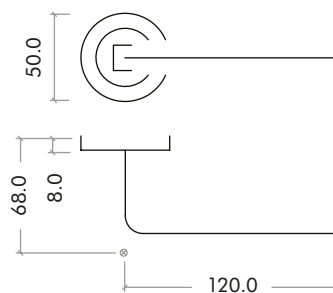

### SPECIFICATIONS

- Italian design & manufacture
- Zinc base material
- 50 x 8mm sprung round rose
- Fixings included
- Suitable for 35 - 54mm thickness timber doors

### DIMENSIONS

CODE	DESCRIPTION	FINISHES	ADDITIONAL INFO.
RM120	Vela lever on round rose	CP / SC	Sprung rose
 FROM 	For more information please contact us today: Call: 01228 672900 Fax: 01228 672928 Email: <a href="mailto:sales@zoo-hardware.co.uk">sales@zoo-hardware.co.uk</a> Web: <a href="http://www.zoohardware.co.uk">www.zoohardware.co.uk</a> Zoo Hardware, Unit B, Dukes Drive Kingmoor Park North, Carlisle, Cumbria CA6 4SH	  URS is a member of Registrar of Standards (Holdings) Ltd.	