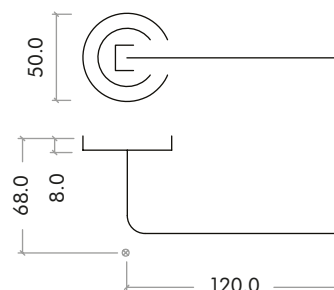

ROSSOMANIGLIE

ELEGANZA CON STILE

RM130

TECHNICAL SPECIFICATION

CODE

FINISH

RM130CP

Polished Chrome

RM130SC

Satin Chrome

SPECIFICATIONS

- Italian design & manufacture
- Zinc base material
- 50 x 8mm sprung round rose
- Fixings included
- Suitable for 35 - 54mm thickness timber doors

SUITABLE

DIMENSIONS

CODE	DESCRIPTION	FINISHES	ADDITIONAL INFO.
RM130	Draco lever on round rose	CP / SC	Sprung rose
 FROM 	For more information please contact us today: Call: 01228 672900 Fax: 01228 672928 Email: sales@zoo-hardware.co.uk Web: www.zoohardware.co.uk Zoo Hardware, Unit B, Dukes Drive Kingmoor Park North, Carlisle, Cumbria CA6 4SH	 	URS is a member of Registrar of Standards (Holdings) Ltd.