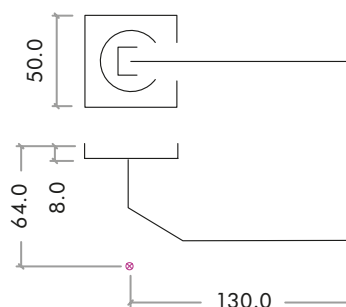

CODE

FINISH

RMSQ140CP Polished Chrome

RMSQ140SC Satin Chrome

SPECIFICATIONS

- Italian inspired design
- Zinc base material
- 50 x 50 x 8mm sprung square rose
- Fixings included
- Suitable for 35 - 54mm thickness timber doors

SUITABLE

DIMENSIONS

CODE	DESCRIPTION	FINISHES	ADDITIONAL INFO.
RMSQ140	Auriga Lever on Square Rose	CP / SC	Sprung Rose
 <p>FROM ZOO ARCHITECTURAL HARDWARE</p>		<p>For more information please contact us today: Call: 01228 672900 Fax: 01228 672928 Email: sales@zoo-hardware.co.uk Web: www.zoohardware.co.uk Zoo Hardware, Unit B, Dukes Drive Kingmoor Park North, Carlisle, Cumbria CA6 4SH</p>	
		  <p>URS is a member of Registrar of Standards (Holdings) Ltd.</p>	