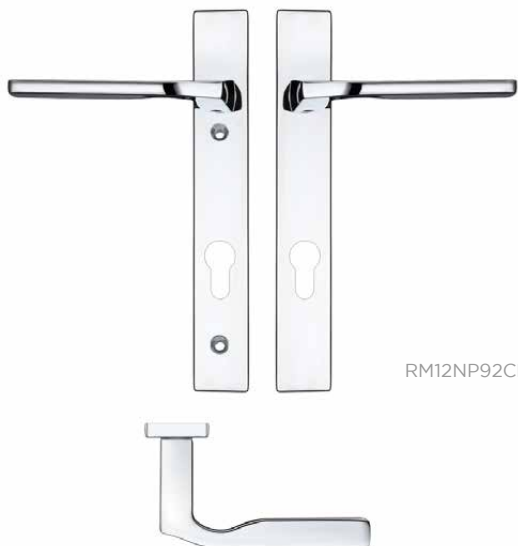

ROSSOMANIGLIE

ELEGANZA CON STILE

RM12NP92

TECHNICAL SPECIFICATION

RM12NP92CP

RM12NP92SC

CODE	FINISH
RM12NP92CP	Polished Chrome
RM12NP92SC	Satin Chrome

SPECIFICATIONS

- Italian inspired design
- Zinc base material
- 32 x 220mm backplate
- Unsprung non-handed lever
- Suitable for multi-point locks
- Fixings included

SUITABLE

DIMENSIONS

CODE	DESCRIPTION	FINISHES	ADDITIONAL INFO.
RM12NP92CP	Vela lever on narrow backplate	CP	92mm c/c (Euro)
RM12NP92SC	Vela lever on narrow backplate	SC	92mm c/c (Euro)

ROSSOMANIGLIE
ELEGANZA CON STILE

FROM
ZOO
ARCHITECTURAL HARDWARE

For more information please contact us today:

Call: 01228 972900

Fax: 01228 972928

Email: sales@zoo-hardware.co.uk

Web: www.zoohardware.co.uk