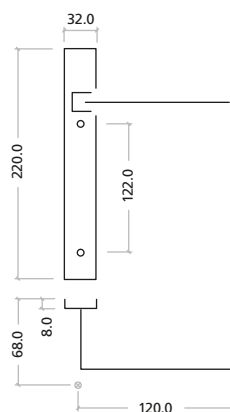

ROSSOMANIGLIE

ELEGANZA CON STILE

RM12NP92

TECHNICAL SPECIFICATION

RM12NP92CP

RM12NP92SC

CODE	FINISH
RM12NP92CP	Polished Chrome
RM12NP92SC	Satin Chrome

SPECIFICATIONS

- Italian inspired design
- Zinc base material
- 32 x 220mm backplate
- Unsprung non-handed lever
- Suitable for multi-point locks
- Fixings included

SUITABLE

DIMENSIONS

CODE	DESCRIPTION	FINISHES	ADDITIONAL INFO.
RM12NP92CP	Vela lever on narrow backplate	CP	92mm c/c (Euro)
RM12NP92SC	Vela lever on narrow backplate	SC	92mm c/c (Euro)