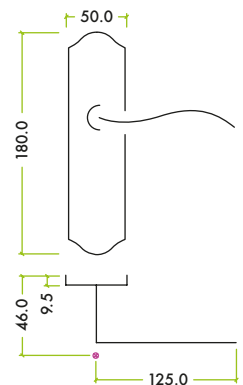

STANDARDS

SUITABLE

TECHNICAL