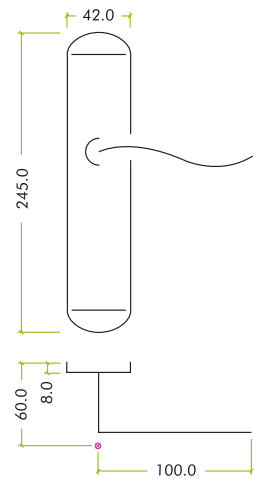

FULTON & BRAY

— FINEST BRASSWARE —

FB033

TECHNICAL SPECIFICATION SHEET

PRODUCT SPECIFICATIONS

- Brass material
- Face-fix backplate
- Supplied with wood screws
- BS EN 1634-1
- Backplate dimensions: 42 x 245mm
- 57mm c/c

STANDARDS

TECHNICAL

CODE	DESCRIPTION	FINISH	ADDITIONAL INFO
FB033	Arundel lever on backplate	Polished Brass	Bathroom backplate
FB033CP	Arundel lever on backplate	Polished Chrome	Bathroom backplate
FB033SC	Arundel lever on backplate	Satin Chrome	Bathroom backplate
	<p>For more information please contact us today: Zoo Hardware Ltd, Unit B, Dukes Drive, Kingmoor Park North, Carlisle, Cumbria CA6 4SH</p> <p>Call: 01228 672900 Fax: 01228 672928 Email: sales@zoo-hardware.co.uk Web: www.zoohardware.co.uk</p>	 	<p>URS is a member of Registrar of Standards (Holdings) Ltd.</p>