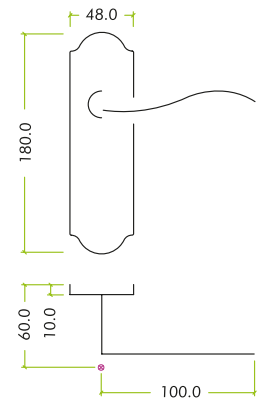

STANDARDS

TECHNICAL