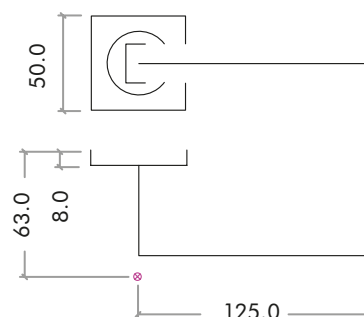

### SPECIFICATIONS

- Italian inspired design
- Zinc base material
- 50 x 50 x 8mm sprung square rose
- Fixings included
- Suitable for 35 - 54mm thickness timber doors

### DIMENSIONS

CODE	DESCRIPTION	FINISHES	ADDITIONAL INFO.
RMSQ080	Maia Lever on Square Rose	CP / SC	Sprung Rose
 <p>FROM </p>		<p>For more information please contact us today:            Call: 01228 672900            Fax: 01228 672928            Email: <a href="mailto:sales@zoo-hardware.co.uk">sales@zoo-hardware.co.uk</a>            Web: <a href="http://www.zoohardware.co.uk">www.zoohardware.co.uk</a>            Zoo Hardware, Unit B, Dukes Drive            Kingmoor Park North, Carlisle, Cumbria CA6 4SH</p>	
		  <p>URS is a member of Registrar of Standards (Holdings) Ltd.</p>	